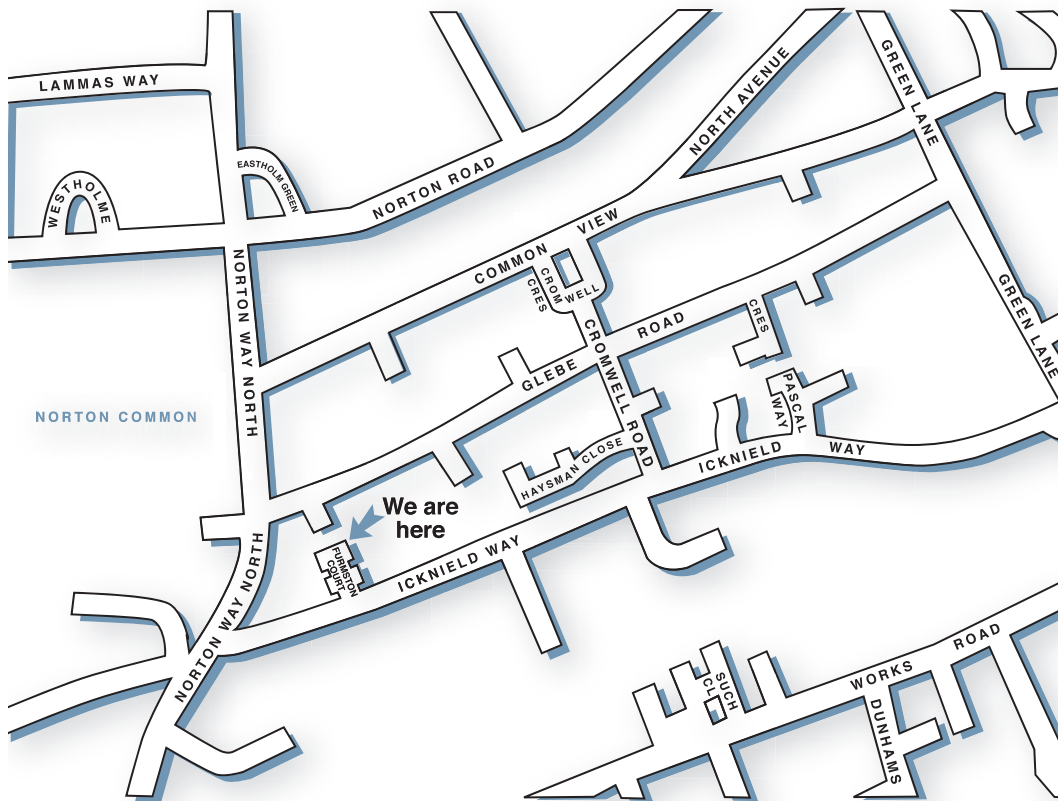

JCA Technology

DIRECTIONS HOW TO FIND US

JCA are based at:

JCA Technology
Furmston Court
Letchworth Garden City
Hertfordshire
SG6 1UJ

T: 01462 686966
F: 01462 676466

W: www.jcatechnology.co.uk
E: info@jcagroup.co.uk

Directions from A1M

- A1 M - turn off at Baldock
- Depart the A1 from Junction 9 and take the exit sign posted Letchworth A6141
- After 1 mile at first roundabout take second exit onto Pixmore Way
- At the next roundabout take the third exit onto Norton Way South
- At the roundabout take the second exit onto Norton Way North and proceed under the railway bridge
- In 150 metres turn Right at double mini Roundabout onto Icknield Way
- In 150 metres turn left into Furmston Court (Just before the Citroen Garage)